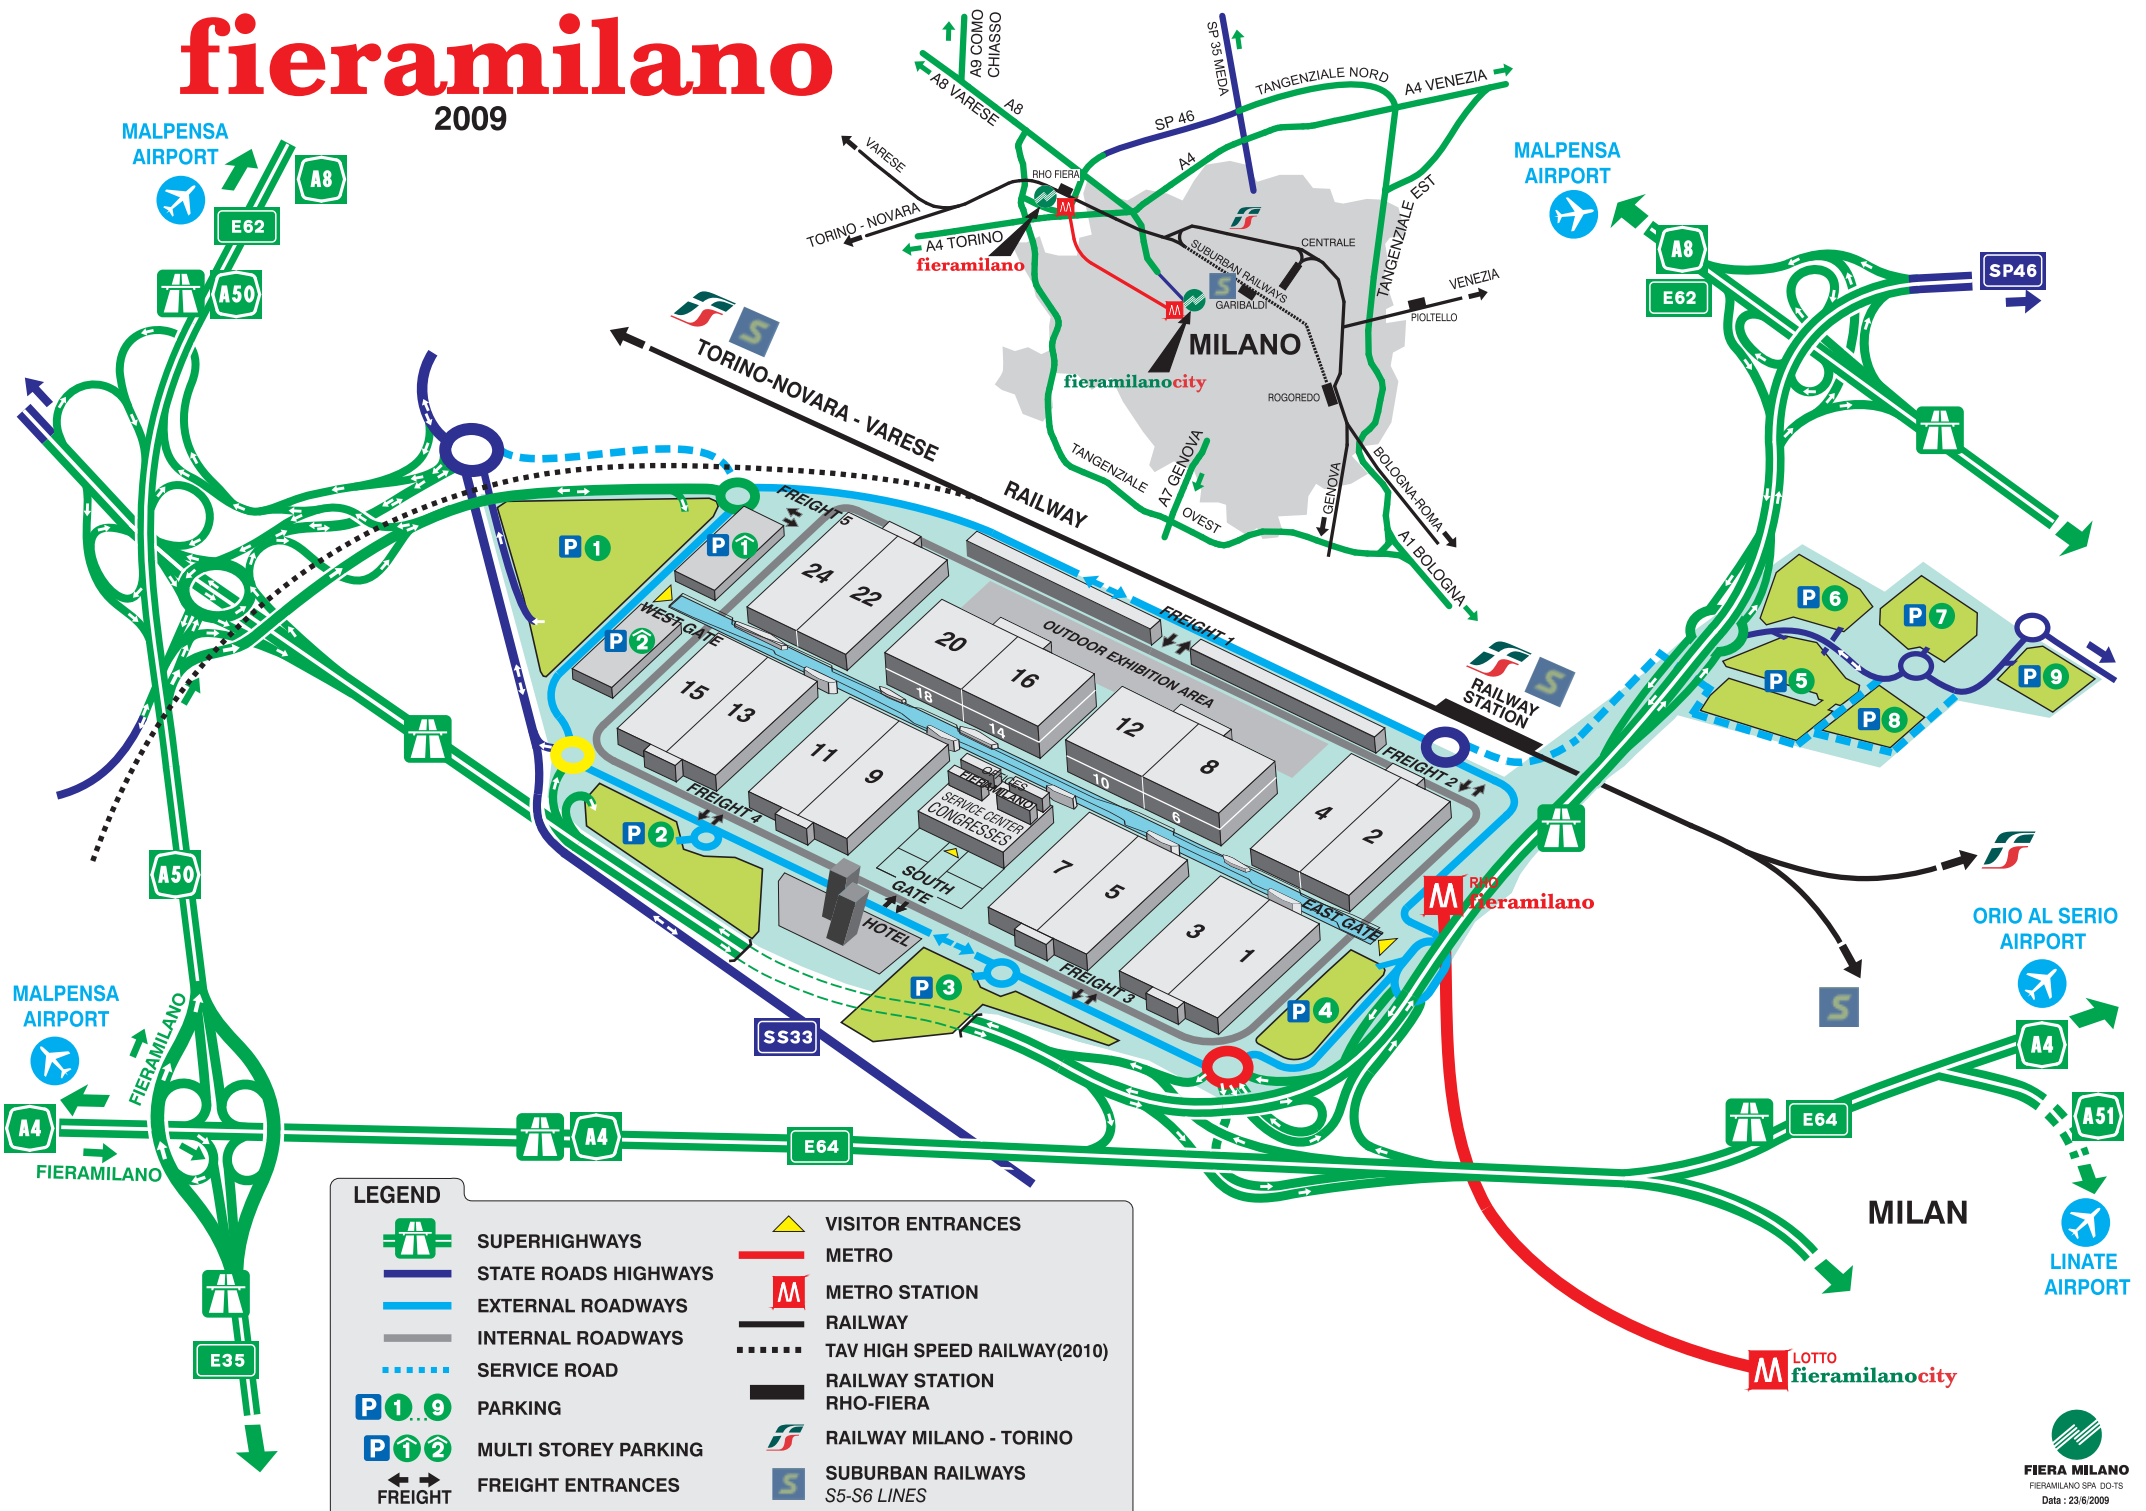

fieramilano

2009

LEGEND	
	SUPERHIGHWAYS
	STATE ROADS HIGHWAYS
	EXTERNAL ROADWAYS
	INTERNAL ROADWAYS
	SERVICE ROAD
	PARKING
	MULTI STOREY PARKING
	FREIGHT ENTRANCES
	VISITOR ENTRANCES
	METRO
	METRO STATION
	RAILWAY
	TAV HIGH SPEED RAILWAY(2010)
	RAILWAY STATION
	RAILWAY STATION RHO-FIERA
	RAILWAY MILANO - TORINO
	SUBURBAN RAILWAYS S5-S6 LINES